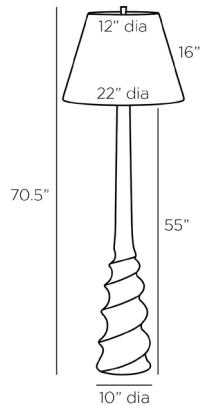

## ADRIANA FLOOR LAMP

PFC11-SH033  
 H: 70.5 IN, Dia: 22.00 IN  
 Ivory, Ricestone  
 Contract Suitable As Is

This contemporary lamp of ivory ricestone composite recalls the natural lines found inside a seashell. Sculpted from its sophisticated swirled base to a linear top, the Adriana's form has a pleasing visual contrast. Topped with a tapered ivory shade lined in white cotton and accented with antique brass, it is finished with a taupe cloth cord and three-way rotary switch.

### APPEARANCE

Material	Cotton, Microfiber, Ricestone, Steel
Finish	Antique Brass, Off-White
Finish Will Vary	true
Top Coat/Sealant	true
Finial Description	Matching Ricestone Cylinder
Finial Dimension	2"x1" Cylinder

### DIMENSIONS

Shade	Top: 12.00 IN, Dia: 22.00 IN, Side: 16 IN
Body	H: 55 IN, Dia: 10.00 IN
Neck	H: 2 IN, Dia: 1.00 IN
Foot Print	Dia: 10.00 IN
Harp	11.5 IN

### WIRING

	3C,AE,AU,EU,SA,UK,UL
Rating	Indoor Only
Tilt Test	10 Degrees - AU
Cord	12 FT, Back of Lamp Base, Taupe Fabric
Socket	1, Antique Brass, Type A - E26
Switch	3-Way Rotary, At Socket
Maximum Watt	150
Voltage	110-120 V