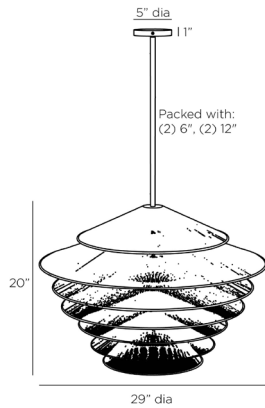

ARTERIOS

ANDRIA PENDANT

DMS11
H: 24 IN, Dia: 29.00 IN
Natural Raffia
Contract Suitable As Is

Just like the layered scales of a pinecone, shallow cones of natural and tobacco-stained raffia are layered in gradations of shade to dramatic effect. This sustainable fixture hangs from an antiqued brass finished support, with a lantern-style cotton under-shade providing a soft glow. Finish will vary.

APPEARANCE

Material	Cotton, Iron, Raffia
Finish	Antique Brass, Off-White, Tobacco Stain
Finish Will Vary	true
Top Coat/Sealant	false

DIMENSIONS

Pendant	H: 20 IN, Dia: 29.00 IN
Minimum Hanging Height	24 IN
Maximum Hanging Height	42 IN
Canopy	H: 1 IN, Dia: 5.00 IN

WIRING

Rating	UL,EU,SA
Cord	Indoor Only
Socket	10 FT, Black/White, SVT
Photographed Bulb	1, Type A - E26
Maximum Watt	3" Frosted Globe Bulb
Voltage	60
	110-120 V

CERTIFICATIONS

Certifications	Mexico Australia, European Union, United Arab Emirates, United States, Canada
----------------	--

REPLACEMENT PARTS

Replacement Part 1	PIPE-253
Replacement Part 1 Dim	(1) 6", (1) 12"
Replacement Part 2	CANOPY-682
Replacement Part 2 Dim	1" x 5" DIA

CONTRACT

Contract Suitable	true
-------------------	------