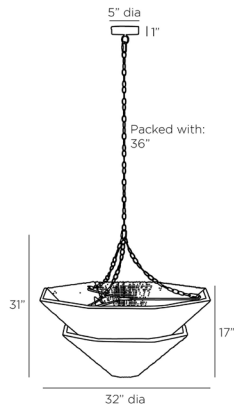

## ANYA CHANDELIER

DMS13  
H: 34 IN, Dia: 32.00 IN  
Light Gray Stained  
Contract Suitable As Is

Two tiers of light gray stained sustainable abaca provide a soothing effect. Reminiscent of mountain peaks, its textural silhouette is designed to bounce light upward to flattering effect. Suspended from a trio of antique brass finished chains. Finish will vary.

### DIMENSIONS

	17
Chandelier	H: 31 IN, Dia: 32.00 IN
Minimum Hanging Height	34 IN
Maximum Hanging Height	70 IN
Canopy	H: 1 IN, Dia: 5.00 IN

### WIRING

	UL,EU,SA
Rating	Indoor Only
Cord	10 FT, Clear/Silver, SVT
Socket	8, Type B - E12
Photographed Bulb	Clear Straight Tip Candelabra Bulb
Maximum Watt	40
Voltage	110-120 V

### REPLACEMENT PARTS

Replacement Part 1	CHN-270
Replacement Part 1 Dim	36"
Replacement Part 2	CANOPY-522
Replacement Part 2 Dim	1" x 5" DIA