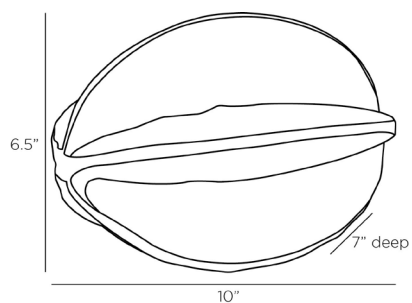

ARTERIO S

ARCHIE SCULPTURE

ASI03
H: 6.5 IN, W: 10 IN, D: 7 IN
Antique Brass
Contract Suitable As Is

The distinctive ridges of a tropical starfruit influence a large-scale object. At home atop any stack, its textural cast aluminum is bronze finished and detailed with accents of antique brass. Finish will vary.

APPEARANCE

Material	Aluminum
Material Type	Cast
Finish	Bronze
Top Coat/Sealant	true

DIMENSIONS

Foot Print	W: 4.5 IN, D: 4.5 IN
------------	----------------------

SHIPPING

Product Weight	4.4 LBS
Gross Weight 1	7 LBS
Shipping Box 1	H: 13 IN, L: 7 IN, W: 7 IN