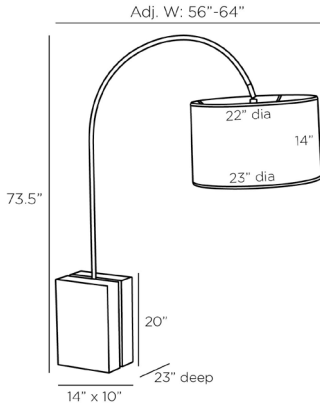

ARTERIOS

BALI FLOOR LAMP

PFC13-SH034
H: 73.5 IN, D: 23 IN
Antique Brass, Walnut Wood

A whimsical mix of materials adds impact to the modern floor lamp. A substantial base of walnut finished rubberwood is punctuated with bolts of antique brass. From its arching brass arm, a drum-shaped shade of white linen perfectly diffuses the light, making the Bali a sophisticated choice for any space. Finished with a black cloth cord. Full-range dimmer. Finish will vary.

APPEARANCE

Material	Cotton, Linen, Steel, Wood
Finish	Off-White, Walnut, White
Finish Will Vary	true
Top Coat/Sealant	true
Finial Description	N/A

DIMENSIONS

Shade	Top: 22.00 IN, Dia: 23.00 IN, Side: 14 IN
Base	H: 20 IN, W: 14 IN, D: 10 IN
Foot Print	W: 14 IN, D: 10 IN
Harp	N/A IN

WIRING

Rating	Indoor Only
Tilt Test	10 Degrees - AU
Cord	12 FT, Back of Lamp Base, Black Cloth
Socket	1, Black, Type A- E26 Keyless
Switch	Full Range Dimmer, On Line
Maximum Watt	150
Voltage	110-120 V

CERTIFICATIONS