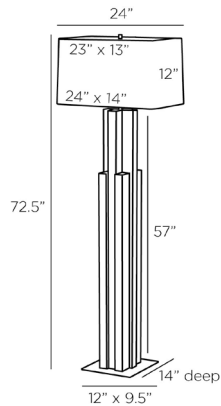

## BEAUX FLOOR LAMP

PFC12-SH017  
 H: 72.5 IN, W: 24 IN, D: 14 IN  
 Black, Lavastone  
 Contract Suitable As Is

The elegant lines of a modern skyscraper inform the Beaux floor lamp. Black lava stone composite is crafted in ascending blocks for textural interest, topped with a square shade of white linen. Accented by a rectangular finial of English bronze, its powerful lines add drama to any décor. Finished with a black cloth cord and three-way switch. Finish will vary.

### APPEARANCE

Material	Cotton, Lava Stone, Linen, Steel
Finish	English Bronze, White
Finish Will Vary	true
Top Coat/Sealant	false
Finial Description	Bronze Square
Finial Dimension	1" x 1" Square

### DIMENSIONS

Shade	Top: 13 IN, Top: 23 IN, D: 14 IN, W: 24 IN, Side: 12 IN
Body	H: 57 IN, W: 8.5 IN, D: 7.5 IN
Base	W: 12 IN, D: 9.5 IN
Neck	H: 4 IN, Dia: 1.00 IN
Foot Print	W: 12 IN, D: 9.5 IN
Harp	9" Antique Brass IN

### REPLACEMENT PARTS

Replacement Part 1	49763FIN
Replacement Part 1 Dim	1" x 1" Square