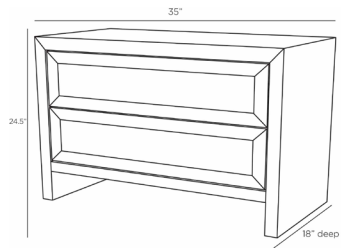

## BURNETT SIDE TABLE

F1103  
H: 24.5 IN, W: 35 IN, D: 18 IN  
Smoke  
Contract Suitable As Is

Evoking the clean lines of contemporary furnishings, the Burnett side table is both understated and essential. Its solid, smoke-finished wood frame is accented with panels of soft graphite suede for textural interest. Both drawers are lined in matching suede for sophisticated refinement. Suede and wood will vary.

### DIMENSIONS

Foot Print	W: 35 IN, D: 18 IN
Bottom Drawer Interior	D: 15, H: 5.5, W: 30
Upper Drawer Interior	Top: 15, Top: 6, Top: 30
Clearance	5"
Diagonal Dimension	30.5 IN