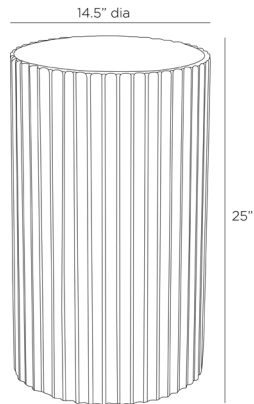

## CARMELLO ACCENT TABLE

FAC03  
H: 25 IN, Dia: 14.50 IN  
Chai Travertine  
Contract Suitable As Is

Reminiscent of an archeological artifact, our fluted accent table of chai travertine concrete is a modern twist on classical Greek motifs. Both grounded and timeless, the porous surface was designed to add a natural warmth to any setting. Finish will vary.

### DIMENSIONS

Foot Print	Dia: 14.50 IN
Diagonal Dimension	28.5 IN