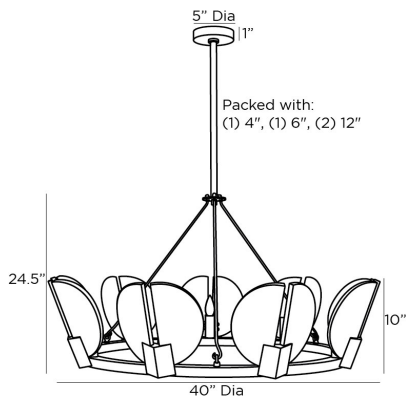

ARTERIOS

SIERRA CHANDELIER

89661

H: 24.5 IN, Dia: 40.00 IN

English Bronze, White Alabaster

Contract Suitable As Is

With Art Deco at the heart of its design, this evocative chandelier celebrates glamor and luxury. Our Sierra fixture is created in demi-lune-shaped slices of white alabaster, clamped together with decorative, English bronze fittings. The fan-shaped pieces encircle an English bronze frame. Finish will vary.

APPEARANCE

Material	Alabaster, Steel
Finish	English Bronze, White
Finish Will Vary	true
Top Coat/Sealant	true

DIMENSIONS

Chandelier	H: 10 IN, Dia: 40.00 IN
Minimum Hanging Height	24.5 IN
Maximum Hanging Height	54.5 IN
Canopy	H: 1 IN, Dia: 5.00 IN

WIRING

Rating	Damp
Cord	7 FT, Clear/Silver, SVT
Socket	9, Type B - E12
Photographed Bulb	Small Clear Tubular Bulb
Maximum Watt	8
Voltage	110-120 V

COMPLIANCY

RoHS	true
------	------

SHIPPING

Product Weight	35.5 LBS
Gross Weight 1	47 LBS
Shipping Box 1	H: 40 IN, L: 8.07 IN, W: 40.35 IN

REPLACEMENT PARTS

Replacement Part 1	PIPE-512
Replacement Part 1 Dim	(1) 4", (1) 6", and (1) 12"
Replacement Part 2	CANOPY-585
Replacement Part 2 Dim	1" x 5"

CONTRACT

Contract Suitable	true
-------------------	------