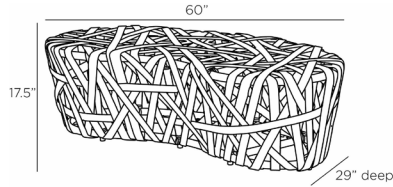

ARTERIOS

HORATIO BENCH

FHS02

H: 17.5 IN, W: 60 IN, D: 29 IN

Palm Gray

Contract Recommendations: Not for use in high traffic/public spaces

The free-flowing appeal of a woven bird's nest lends natural attraction to a textural bench of woven rattan in palm gray. Formed in a classic midcentury kidney shape, the bench is crafted to be hollow to keep things lightweight and easy to move. Hidden wooden legs inside give it a sturdy structure. Rattan will vary.

APPEARANCE

Material	Rattan
Finish Will Vary	true
Top Coat/Sealant	true

DIMENSIONS

Foot Print	W: 51 IN, D: 20 IN
Diagonal Dimension	34 IN

SHIPPING

Shipping Requirements	TruckShip
Product Weight	27.1 LBS
Gross Weight 1	45.19 LBS
Shipping Box 1	H: 20 IN, L: 62.5 IN, W: 34.5 IN