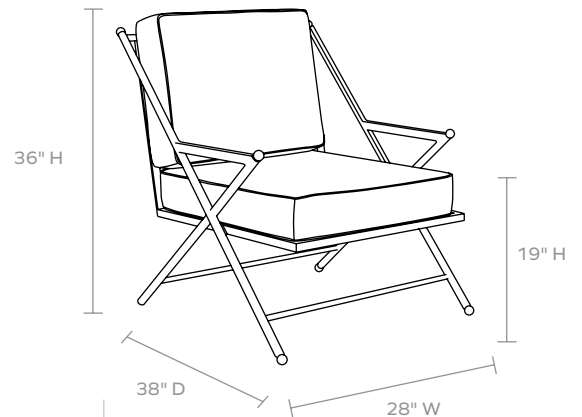

DIMENSIONS
Overall: 28"W x 33"D x 36"H
Arm Height: 25"
Seat Depth: 20"
Seat Height: 19"
Seat Height (without cushion): 17"
Cushion height may vary from 1/2 to 1 inch

UPHOLSTERY INFORMATION
Types of Fabric: Can be upholstered with our outdoor fabric options or COM/COL.

COM YARDAGE REQUIREMENT
Solid: Requires 4 Yards
Pattern: Yardage amount may vary depending on pattern orientation and pattern repeat. Please call for quote.

WEIGHT
41 lbs

This item is handcrafted and may show slight variation in size from one piece to another.

FINISH

Ash Gray

FABRIC WIDTH	FABRIC REPEAT						
	Plain < 1"	1" - 6"	7" - 14"	15" - 20"	21" - 27"	28" - 36"	Full Width Centered
54"	0%	15%	30%	35%	40%	45%	100%