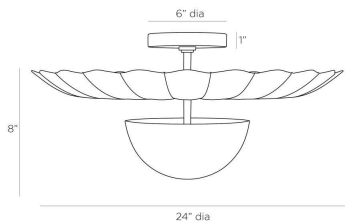

ARTERIOS

TERESA FLUSH MOUNT

DFI01
H: 12 IN, Dia: 24.00 IN
Antique Brass

Playfully conceived to resemble a lily pad, the Teresa flush mount is cast entirely in antique brass with a domed body that emits light upwards to the reflector, forged with seams to look like petals.

APPEARANCE

Material	Brass
Finish	Antique Brass
Top Coat/Sealant	Yes

DIMENSIONS

Body	H: 8 IN
Canopy	H: 1 IN, Dia: 6.00 IN

WIRING

Rating	Indoor Only
Cord	1.5 FT, Clear/Silver, SVT
Socket	2, Type A - E26
Maximum Watt	25
Voltage	110-120 V

CERTIFICATIONS

Certifications	Mexico, United Arab Emirates, European Union, United States, Canada, Australia
----------------	--

COMPLIANCY

UL/ETL	Yes
CB	Yes
RoHS	Yes

SHIPPING

Product Weight	7 lbs
Gross Weight 1	12.98 lbs
Gross Weight 2	0 lbs
Shipping Box 1	H: 26.25 IN, L: 26.5 IN, W: 16.5 IN
Shipping Box 2	H: 0 IN, L: 0 IN, W: 0 IN

REPLACEMENT PARTS

Replacement Part 1	CANOPY-630
Replacement Part 1 Dim	1" x 6"

CONTRACT

Contract Suitable	Yes
-------------------	-----