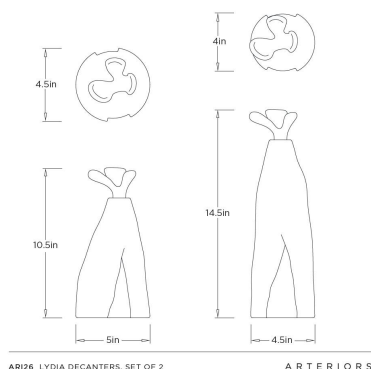

ARTERIOS

LYDIA DECANTERS, SET OF 2

ARI26
Bronze

The fluid shapes embraced by the French painter Matisse informed our detailed stoppers of bronze cast aluminum. Each fits securely atop a cylinder of smoke luster hammered glass. These decanters deliver a modernist appeal, whether displayed alone or in pairs.

APPEARANCE

Materials	Aluminum, Glass
Finishes	Bronze, Smoke Luster
Finish Will Vary	No
Top Coat/Sealant	Yes

DIMENSIONS

Overall Large	W: 4.5 in x D: 4 in x H: 14.5 in
Overall Small	W: 5 in x D: 4.5 in x H: 10 in
Opening	Dia: 1.0 in
Foot Print Large	W: 4.5 in x D: 4 in
Foot Print Small	W: 5 in x D: 4.5 in

SHIPPING

Product Weight	4.0 lbs
Gross Weight 1	8.8 lbs
Shipping Box 1	W: 16.73 in x D: 10.0 in x H: 16.0 in

CONTRACT

Contract Suitability	Contract Suitable As Is