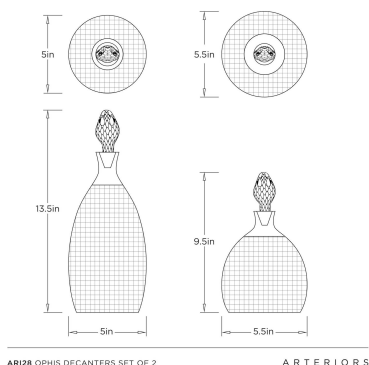

ARTERIO RS

OPHIS DECANTERS, SET OF 2

ARI28
Antique Brass, Brass

Inspired by the commanding presence of a serpent, the Ophis Decanters are a striking study in sculptural detail and textural depth. This set is topped with sculpted heads and wrapped in intricate scale patterns, all rendered in a rich antique brass finish. Whether showcased in a cocktail cabinet, on a credenza, or cocktail table, these decanters bring a provocative, high-fashion edge to any entertaining space.

APPEARANCE

Materials	Brass, Glass
Finishes	Antique Brass, Frosted
Finish Will Vary	No
Top Coat/Sealant	No

DIMENSIONS

Overall Large	Dia: 5 in x H: 13.5 in
Overall Small	Dia: 5.5 in x H: 9.5 in
Opening Large	Dia: 1.5 in
Opening Small	Dia: 1.25 in

SHIPPING

Product Weight	4 lbs
Gross Weight 1	4 lbs
Shipping Box 1	W: 18 in x D: 10 in x H: 14 in

CONTRACT

Contract Suitability	Contract Suitable As Is
----------------------	-------------------------