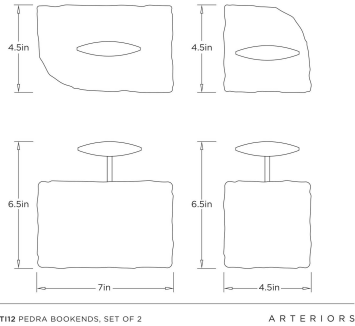

ARTERIOS

PEDRA BOOKENDS, SET OF 2

ATI12
White, Marble

Recalling the heavy, structural forms of an industrial foundry, the Pedra Bookends are a striking study in balance and mass. Each piece is carved from solid white marble, featuring clean geometric lines and natural grey veining.

APPEARANCE

Materials	Marble, Iron
Finishes	White, Blackened Iron
Finish Will Vary	Yes
Top Coat/Sealant	No

DIMENSIONS

Overall	H: 6.5 in
Overall Large	W: 6.5 in x D: 4.5 in x H: 6.5 in
Overall Small	W: 4.5 in x D: 4.5 in x H: 6.5 in
Handle Large	W: 3.5 in x D: 1 in x H: 2 in
Handle Small	W: 3.5 in x D: 1 in x H: 2 in
Foot Print Large	W: 6.5 in x D: 4.5 in
Foot Print Small	W: 4.5 in x D: 4.5 in

SHIPPING

Product Weight	26.5 lbs
Gross Weight 1	24.64 lbs
Shipping Box 1	W: 14 in x D: 10 in x H: 10.5 in

CONTRACT

Contract Suitability	Contract Suitable As Is
----------------------	-------------------------