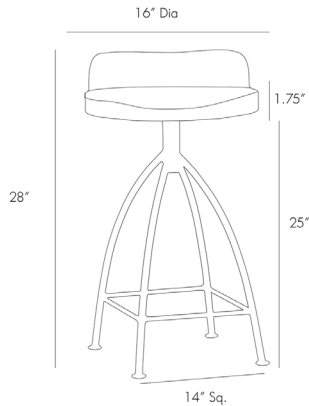

ARTERIOS

HENSON COUNTER STOOL

6535

H: 28.5 IN, Dia: 16.00 IN

Natural, Waxed Wood Seat, Natural Iron
Contract Recommendations: Adding a lacquer coating provides additional pro-

Rustic counter stool features sandblast antique waxed wooden swivel seat and natural iron base. Seat height is fixed. Due to the artisan nature of this piece the seat height and support bar may vary up to 1" from the dimension listed.

APPEARANCE

Material	Iron, Wood
Material Type	Mango Wood
Finish	Natural Iron
Finish Will Vary	true
Top Coat/Sealant	false

DIMENSIONS

Foot Print	W: 12 IN, D: 12 IN
Seat Back Height	3.5 IN
Seat	W: 16 IN, D: 14.5 IN
Seat Height	24.5 IN
Seat Cushion Thickness	1.75 IN
Seat	W: 16 IN, D: 14.5 IN

SHIPPING

Product Weight	26 LBS
Gross Weight 1	31 LBS
Shipping Box 1	H: 31 IN, L: 18 IN, W: 18 IN

CONTRACT

Contract Suitable	Adding a lacquer coating provides additional protection
-------------------	---------------------------------------------------------