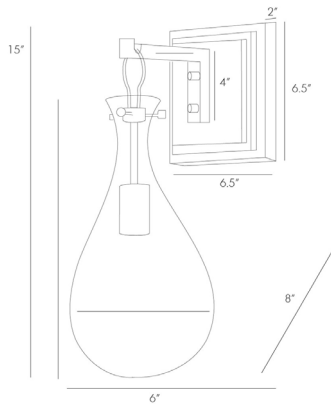

ARTERIOS

SABINE SCONCE

49986

H: 15 IN, W: 6 IN, D: 8 IN

Antique Brass, Clear Glass

Contract Suitable As Is

The clear teardrop glass shade houses the bulb of your choice as it is suspended from a square antique brass back plate. Mount multiples down a hallway to create drama. Coordinates with similar table lamp (49889) and floor lamp (79889). Shown with small clear tubular bulb. Damp-rated, although limited covered outdoor conditions may affect finish.

APPEARANCE

Material	Glass, Steel
Material Type	Plated
Finish	Antique Brass, Clear
Top Coat/Sealant	true

DIMENSIONS

Center Of Mount From Btm	3.25 IN
Arm	H: 4 IN, W: 1 IN, D: 5 IN
Backplate	H: 6.5 IN, W: 6.5 IN, D: 2 IN
Mount	H: 6 IN, W: 6 IN

WIRING

Rating	Damp
Cord	1 FT, Clear/Silver, SPT-2
Socket	1, Type B=-E12 Other
Photographed Bulb	Small Clear Tubular Bulb
Maximum Watt	25
Voltage	110-120 V

CERTIFICATIONS

Certifications	Mexico United States, Canada
----------------	---------------------------------

COMPLIANCY

UL/ETL	Yes
RoHS	true

SHIPPING

Product Weight	4 LBS
Gross Weight 1	3.35 LBS
Shipping Box 1	H: 9 IN, L: 15 IN, W: 11 IN

ADDITIONAL INFO

Features	Assembly Required
----------	-------------------

CONTRACT