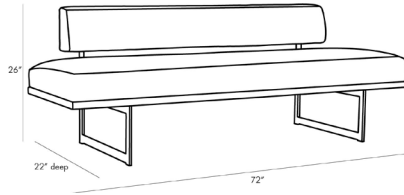

ARTERIOS

TUCK BENCH BONE LINEN

RAY BOOTH

DB8001

H: 26 IN, W: 72 IN, D: 22 IN

Bone Linen

Contract Recommendations: Adding a lacquer coating provides additional protection.

Wildly versatile the Tuck Bench is a cozy seat at the foot of a bed in an entry corridor or even in a living room. Designed through an architectural lens the steel stock legs support the seat and floating back. The combination of steel wood and linen fabric make for a handsome addition to the home.

APPEARANCE

Material	Linen, Metal, Wood
Material Type	Walnut
Finish	Bone
Top Coat/Sealant	false

DIMENSIONS

	59.5 IN
Seat Back Height	8.5 IN
Seat Height	17 IN
Yardage To Reupholster	4.2

SHIPPING

Shipping Requirements	TruckShip
Product Weight	80.5 LBS
Gross Weight 1	85 LBS
Shipping Box 1	H: 30 IN, L: 76 IN, W: 26 IN