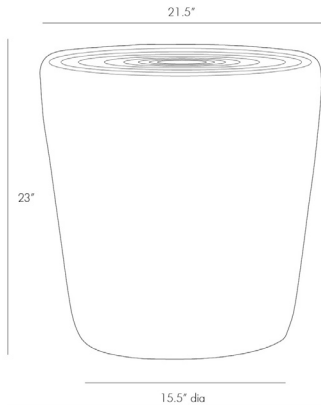

ARTERIOS

CLINT SIDE TABLE

2034
H: 23 IN, Dia: 21.50 IN
Antique Bronze
Contract Recommendations: Adding a lacquer coating provides additional protection.

This iron drum shaped side table features an antique bronze finish and reposed ringed detail on the top surface. Coordinates with Clint coffee table #4007.

APPEARANCE

Material	Iron
Top Coat/Sealant	true

SHIPPING

Product Weight	20.5 LBS
Gross Weight 1	38.4 LBS
Shipping Box 1	H: 26 IN, L: 23 IN, W: 24 IN

CONTRACT

Contract Suitable	Adding a lacquer coating provides additional protection
-------------------	---