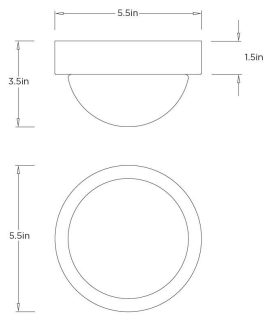

ARTERIOS

LENNON FLUSH MOUNT

DFC20 LENNON FLUSH MOUNT

ARTERIOS

DFC20
Antique Brass, Steel

An orb of seeded slump glass rests within a rounded fixture of chattered steel finished in antique brass, creating a tactile interplay of texture and shine. This frosted LED flush mount casts a soft, ambient glow, and multiple fixtures can be grouped for dramatic effect as a wall sconce. Certified for damp locations and intended for interior use. Finish will vary.

APPEARANCE

Materials	Steel, Slump Glass
Finishes	Antique Brass, Frosted
Finish Will Vary	Yes
Top Coat/Sealant	Yes

DIMENSIONS

Overall	Dia: 5.5 in x H: 3.5 in
---------	-------------------------

WIRING

Wire Rating	Damp
Cord	0.5 FT, Black/White, SVT
Socket	1, Integrated LED
Maximum Wattage	7.0
Voltage	110-120 V
LED Color Temperature	2700K
LED Compatible Dimmer	Non-Dimmable
LED CRI	90+
LED Lifespan (Hours)	30,000

CERTIFICATIONS & COMPLIANCY

Certifications	Mexico, United States, Canada
Compliance	RoHS, UL/ETL

SHIPPING

Product Weight	1.7 lbs
Gross Weight 1	6.7 lbs
Shipping Box 1	W: 9.0 in x D: 7.5 in x H: 8.5 in

CONTRACT