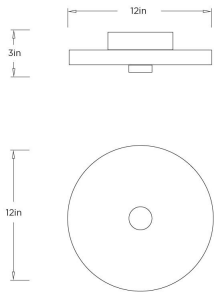

ARTERIOS

MOERS FLUSH MOUNT

DFC27 MOERS FLUSH MOUNT

ARTERIOS

DFC27

White, Alabaster

The Moers Flush Mount modernizes the traditional flush mount through a refined pair of white alabaster and antique brass. The integrated LED light is housed within an iron frame, creating a clean look that balances classic materials with modern technology. When lit, the illumination highlights delicate details inherent to the natural composition of the stone.

APPEARANCE

Materials	Alabaster, Iron
Finishes	White, Antique Brass
Finish Will Vary	Yes
Top Coat/Sealant	Yes

DIMENSIONS

Overall	Dia: 12 in x H: 3.5 in
Body	Dia: 12 in x H: 2.5 in
Canopy	Dia: 6 in x H: 2 in
Overall Hanging Height as Sold (in)	3 in - 3 in

WIRING

Wire Rating	Damp
Cord	1 FT, Black/White, SVT
Socket	1, Integrated LED
Maximum Wattage	15
Voltage	110-120 V
LED Color Temperature	2700K
LED Compatible Dimmer	TRIAC Dimmer
LED CRI	90+
LED Lifespan (Hours)	20000
Spare Driver Included	Yes

CERTIFICATIONS & COMPLIANCY

Certifications	Mexico, United States, Canada
Compliance	RoHS, UL/ETL

SHIPPING

Product Weight	10.4 lbs
Gross Weight 1	12.1 lbs
Shipping Box 1	W: 8 in x D: 15.7 in x H: 15.7 in

CONTRACT

Contract Suitability	Contract Suitable As Is