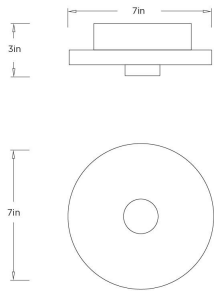

ARTERIOS

MOERS MINI FLUSH MOUNT

DFC28 MOERS FLUSH MOUNT

ARTERIOS