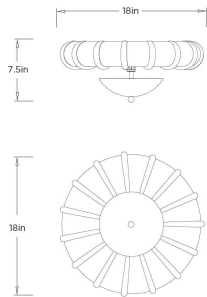

ARTERIOS

CAMELLA SMALL FLUSH MOUNT

DFC36 CAMELLA FLUSH MOUNT

ARTERIOS

DFC36
Ivory, Ricestone Composite

Composed in a layered, sunburst-inspired silhouette, the Camella Small Flush Mount showcases sculpted ivory ricestone composite shaped into softly rounded ridges. The form gently reflects light across its curved surface, while an English bronze bowl and finial introduce depth and contrast at the center. Sculptural yet refined, this flush mount offers a warm, dimensional glow with elevated presence.

APPEARANCE

Materials	Ricestone Composite, Iron
Finishes	Ivory, English Bronze
Finish Will Vary	Yes
Top Coat/Sealant	Yes

DIMENSIONS

Overall	Dia: 18 in x H: 7.5 in
Body	Dia: 18 in x H: 7.5 in
Globe	Dia: 8 in x H: 2.5 in
Overall Hanging Height as Sold (in)	7.5 in - 7.5 in

CERTIFICATIONS & COMPLIANCY

Certifications	Mexico, United States, Canada
Compliance	UL/ETL

SHIPPING

Product Weight	41.9 lbs
Gross Weight 1	49.6 lbs
Shipping Box 1	W: 12.5 in x D: 21.5 in x H: 21.5 in

ADDITIONAL INFO