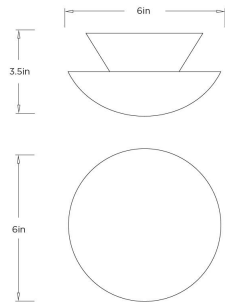

ARTERIOS

FLORKO MINI FLUSH MOUNT

DFC38 FLORKO FLUSH MOUNT

ARTERIOS

DFC38
Gold Leaf, Iron

Out of this world and elegantly compact, the Florko Mini Flush Mount captures the celestial essence of its larger counterpart. This design features gold-leafed iron curved discs that float effortlessly beneath a space-like dome. The layered structure creates a soft, radiant glow, evoking a sense of cosmic luxury with depth, dimension, and understated drama.

APPEARANCE

Materials	Iron
Finishes	Gold Leaf
Finish Will Vary	Yes
Top Coat/Sealant	No

DIMENSIONS

Overall	Dia: 6 in x H: 3 in
Body	Dia: 6 in x H: 2 in
Canopy	Dia: 4.5 in x H: 1.5 in
Overall Hanging Height as Sold (in)	3.5 in - 3.5 in

CERTIFICATIONS & COMPLIANCY

Certifications	Mexico, United States, Canada
Compliance	UL/ETL

SHIPPING

Product Weight	1.12 lbs
Gross Weight 1	1.62 lbs
Shipping Box 1	W: 9 in x D: 6.5 in x H: 8 in

CONTRACT

Contract Suitability	Contract Suitable As Is
----------------------	-------------------------