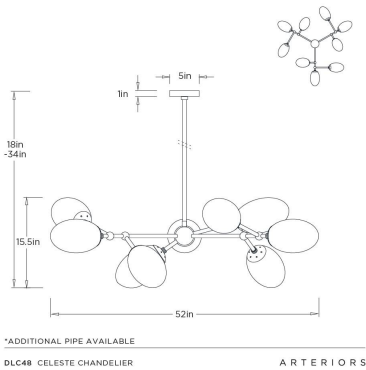

## CELESTE CHANDELIER

DLC48  
Glacier Swirl, Glass

Composed of speckled glass pods in a glacier swirl finish, the Celeste Chandelier creates a sculptural constellation overhead. Each adjustable arm allows the chandelier to be positioned for balance and movement, while subtle tonal variations within the glass diffuse light into a soft, atmospheric glow. Organic yet modern, this adjustable chandelier brings artful dimension to living spaces or dining rooms.

### DIMENSIONS

Overall	Dia: 52 in x H: 18 in
Overall Adjustable	Dia: 52.0 in x H: 18.5 in
Body	H: 15.5 in
Globe	Dia: 9 in x H: 5.5 in
Canopy	Dia: 5 in x H: 1 in
Overall Hanging Height as Sold (in)	18 in - 34 in

### WIRING

Wire Rating	Damp
Cord	10 FT, Clear/Silver, SPT-2
Socket	9, Type B - E12
Suggested Bulb Type	B10
Maximum Wattage	40
Voltage	110-120 V

### ADDITIONAL PARTS AVAILABLE

PIPE-488	(1) 4", (1) 6", (1) 12"
----------	-------------------------