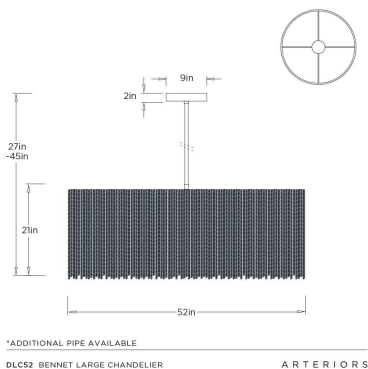

ARTERIOS

BENNET LARGE CHANDELIER

DLC52
Antique Brass, Iron

Cascading a waterfall of antique brass iron chains around an integrated LED ring, the Bennet Large Chandelier plays with shadow and illumination. Elegance personified, this contemporary fixture adds a touch of drama to living spaces, dining rooms, or entryways.

APPEARANCE

Materials	Iron
Finishes	Antique Brass
Finish Will Vary	Yes
Top Coat/Sealant	Yes

DIMENSIONS

Overall	Dia: 52 in x H: 27 in
Body	Dia: 52 in x H: 21 in
Canopy	Dia: 9 in x H: 2 in
Overall Hanging Height as Sold (in)	45 in - 27 in

WIRING

Wire Rating	Damp
Cord	10 FT, Black/White, SPT-2
Socket	1, Integrated LED
Maximum Wattage	70
Voltage	110-120 V
LED Color Temperature	2700K
LED Compatible Dimmer	TRIAC Dimmer
LED CRI	90+
LED Lifespan (Hours)	20000
Spare Driver Included	Yes

CERTIFICATIONS & COMPLIANCY

Certifications	Mexico, United States, Canada
Compliance	UL/ETL

SHIPPING

Shipping Requirements	Truck Ship
Product Weight	60.6 lbs
Gross Weight 1	45.2 lbs
Shipping Box 1	W: 59 in x D: 59 in x H: 7 in