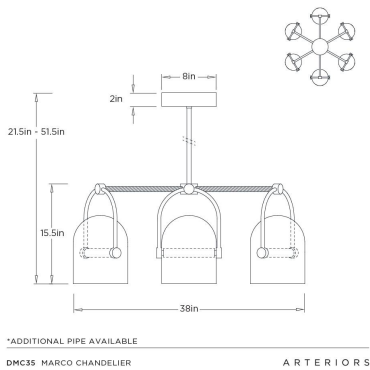

ARTERIOS

MARCO CHANDELIER

DMC35
Smoke Seeded Glass

This LED chandelier features a glass design influenced by modern equestrian style. Shades of smoke-seeded glass are bisected by tubular bulbs and held in a framework of antique brass-plated steel. Bone leather-wrapped pipes add a tailored contrast of materiality and color, offering a distinctive aesthetic. This style can be tilted upward and downward to direct illumination in any desired direction. Certified for damp locations and intended for interior use. Finish will vary.

APPEARANCE

Materials	Glass, Steel, Leather
Finishes	Smoke, Antique Brass, Bone
Finish Will Vary	Yes
Top Coat/Sealant	Yes

DIMENSIONS

Overall	Dia: 38.0 in x H: 21.5 in
Canopy	Dia: 8.0 in x H: 2 in
Chandelier	Dia: 38.0 in x H: 15.5 in
Maximum Hanging Height as Sold	51.5 in
Minimum Hanging Height as Sold	21.5 in

WIRING

Wire Rating	Damp
Cord	10 FT, Black/White, SVT
Socket	6, Integrated LED
Maximum Wattage	60.0
Voltage	110-120 V
LED Color Temperature	2700K
LED Compatible Dimmer	0-10 V Dimmer
LED CRI	90+
LED Lifespan (Hours)	20,000

CERTIFICATIONS & COMPLIANCY

Certifications	Mexico, United States, Canada
Compliance	RoHS, UL/ETL

SHIPPING

Shipping Requirements	Truck Ship
Product Weight	37.2 lbs
Gross Weight 1	49.2 lbs
Shipping Box 1	W: 27.0 in x D: 29.0 in x H: 33.0 in