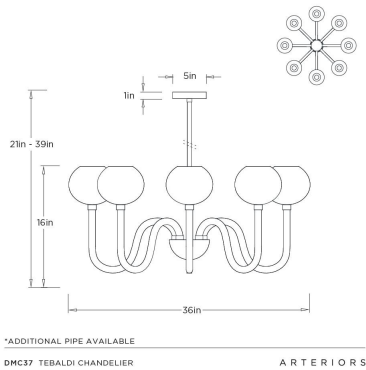

ARTERIOS

TEBALDI CHANDELIER

DMC37
Clear Etched, Etched Glass

Drawing from Venetian and Baroque traditions, the Tebaldi Chandelier showcases fluid arms of clear etched glass shaped into graceful, looping forms. The softly textured glass diffuses light into a warm, ambient glow, creating a sense of movement and refinement overhead. Elegant yet approachable, this chandelier brings timeless character and luminous presence to entryways or living spaces.

APPEARANCE

Materials	Etched Glass, Iron
Finishes	Clear Etched, Antique Brass
Finish Will Vary	No
Top Coat/Sealant	No

DIMENSIONS

Overall	Dia: 36 in x H: 21 in
Body	Dia: 36 in x H: 16 in
Globe	Dia: 7 in x H: 5.5 in
Canopy	Dia: 5 in x H: 1 in
Overall Hanging Height as Sold (in)	39 in - 21 in

WIRING

Wire Rating	Damp
Cord	10 FT, Clear/Silver, SPT
Socket	8, Type B--E12 Other
Suggested Bulb Type	G16.5
Maximum Wattage	60
Voltage	110-120 V

CERTIFICATIONS & COMPLIANCY

Certifications	Middle East, European Union, United Kingdom, Mexico, United States, Canada
Compliance	UL/ETL, CB

ADDITIONAL PARTS AVAILABLE

PIPE-180	(1) 4", (1) 6", (1) 12"
----------	-------------------------

REPLACEMENT PARTS

DMC37GLS