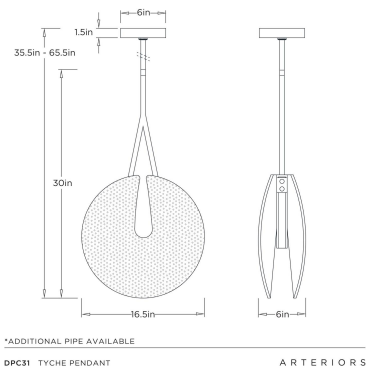

ARTERIOS

TYCHE PENDANT

DPC31
Bronze, Hammered Resin

The Tyche Pendant offers a refined balance between historical influence and modern utility, emphasizing a refined and architectural silhouette. Its design is inspired by the iconic geometry of an ancient Egyptian collar, providing a bold, sculptural presence that grounds the fixture within a space. Crafted from bronze resin, the shade offers a rich, warm finish that makes it a versatile choice for entryways, or dining areas.

APPEARANCE

Materials	Hammered Resin, Iron, Acrylic
Finishes	Bronze, Bronze, Opal
Finish Will Vary	No
Top Coat/Sealant	No

DIMENSIONS

Overall	W: 17 in x D: 6 in x H: 35.5 in
Body	W: 16.5 in x D: 6 in x H: 30 in
Globe	W: 16.5 in x D: 6 in x H: 16 in
Canopy	Dia: 6 in x H: 1.5 in
Overall Hanging Height as Sold (in)	65.5 in - 35.5 in

WIRING

Wire Rating	Damp
Cord	10 FT, Clear/Silver, SPT
Socket	1, Integrated LED
Maximum Wattage	10
Voltage	110-120 V
LED Color Temperature	2700K
LED Compatible Dimmer	TRIAC Dimmer
LED CRI	90+
LED Lifespan (Hours)	40000
LED Lumens	900 LM
Spare Driver Included	Yes

CERTIFICATIONS & COMPLIANCY

Certifications	Mexico, United States, Canada
Compliance	UL/ETL

SHIPPING

Product Weight	14 lbs
Gross Weight 1	18 lbs
Shipping Box 1	W: 9.5 in x D: 34 in x H: 21 in

CONTRACT

Contract Suitability	Contract Suitable As Is
----------------------	-------------------------