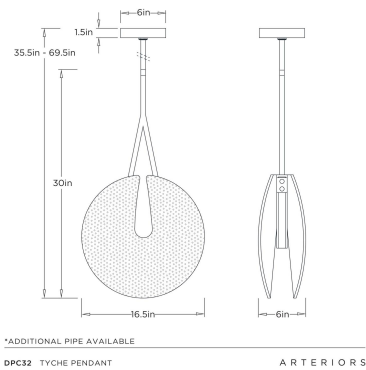

ARTERIOS

TYCHE PENDANT

DPC32
Matte Swirl, Resin

The Tyche Pendant offers a refined balance between historical influence and modern utility, emphasizing a refined and architectural silhouette. Its design is inspired by the iconic geometry of an ancient Egyptian collar, providing a bold, sculptural presence that grounds the fixture within a space. Crafted in a matte swirl finish casting a crisp, ambient light making it a versatile choice for entryways, or dining areas.

APPEARANCE

Materials	Resin, Iron, Acrylic
Finishes	Matte Swirl, Bronze, Opal
Finish Will Vary	No
Top Coat/Sealant	No

DIMENSIONS

Overall	W: 16.5 in x D: 6 in x H: 35.5 in
Body	W: 16.5 in x D: 6 in x H: 30 in
Globe	W: 16.5 in x D: 6 in x H: 16 in
Canopy	Dia: 6 in x H: 1.5 in
Pendant	H: 30 in
Overall Hanging Height as Sold (in)	65.5 in - 35.5 in

WIRING

Wire Rating	Damp
Cord	10 FT, Clear/Silver, SPT
Socket	1, Integrated LED
Maximum Wattage	10
Voltage	110-120 V
LED Color Temperature	2700K
LED Compatible Dimmer	TRIAC Dimmer
LED CRI	90+
LED Lifespan (Hours)	40000
LED Lumens	900 LM
Spare Driver Included	Yes

CERTIFICATIONS & COMPLIANCY

Certifications	Mexico, United States, Canada
Compliance	UL/ETL

SHIPPING

Product Weight	14 lbs
Gross Weight 1	18 lbs
Shipping Box 1	W: 10 in x D: 34 in x H: 21 in

CONTRACT

Contract Suitability	Contract Suitable As Is
----------------------	-------------------------