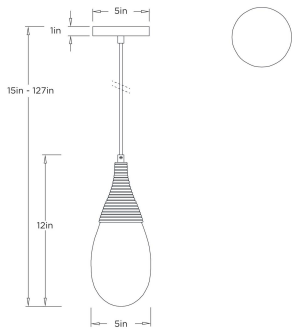

ARTERIOS

GISELLE PENDANT

DPC34 GISELLE PENDANT

ARTERIOS