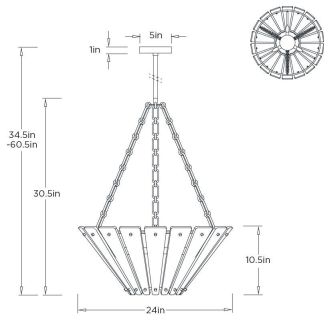

ARTERIOS

DECORA CHANDELIER

*ADDITIONAL PIPE AVAILABLE
DSI16 DECORA CHANDELIER ARTERIOS

DSI16
Smoke, Hammered Glass

The Decora Chandelier is defined by its tapered form, with angled surfaces that create a sense of movement and visual flow. Panels of textured smoke glass are arranged to catch and deflect light, lending a moody, sophisticated character to the design. Its sculptural silhouette makes a bold geometric statement in modern interiors.

APPEARANCE

Materials	Hammered Glass, Iron
Finishes	Smoke, Antique Brass
Finish Will Vary	Yes
Top Coat/Sealant	No

DIMENSIONS

Overall	Dia: 24 in x H: 35 in
Body	Dia: 24 in x H: 30.5 in
Globe	Dia: 24 in x H: 10.5 in
Canopy	Dia: 5 in x H: 1 in
Overall Hanging Height as Sold (in)	34.5 in - 60.5 in

WIRING

Wire Rating	Damp
Cord	10 FT, Beige Cloth Cord, SVT
Socket	3, Type B - E12
Suggested Bulb Type	B10
Maximum Wattage	40
Voltage	110-120 V

CERTIFICATIONS & COMPLIANCY

Certifications	Middle East, European Union, United Kingdom, Mexico, United States, Canada
Compliance	UL/ETL, CB

SHIPPING

Product Weight	27.999 lbs
Gross Weight 1	48.281 lbs
Shipping Box 1	W: 20 in x D: 24.5 in x H: 24.5 in

ADDITIONAL INFO

Features	Assembly Required
----------	-------------------

CONTRACT

Contract Suitability	Contract Suitable As Is
----------------------	-------------------------