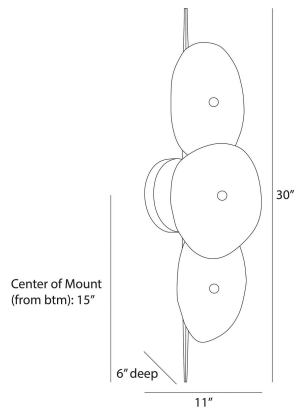

ARTERIO RS

KYLIE SCONCE

DWC64
White Glaze, Glass

A slim kabob-like backplate lends a pierced effect to shades of hand-blown white glazed glass. Offering a mix of transparency and opacity, each free-form shape is secured with a steel antique brass finial detail and will differ slightly from fixture to fixture. Finish will vary. Certified for damp locations and intended for interior use.

APPEARANCE

Materials	Glass, Steel
Finishes	White Glaze, Antique Brass
Finish Will Vary	Yes
Top Coat/Sealant	Yes

DIMENSIONS

Overall	W: 11 in x D: 6 in x H: 30 in
Backplate	D: 1 in x Dia: 6.0 in
Center of Mount from Bottom	H: 15 in
Mount	Dia: 5.5 in

WIRING

Wire Rating	Damp
Cord	1 FT, Black/White, SVT
Socket	2, Type B - E12
Suggested Bulb Type	T6
Maximum Wattage	60.0
Voltage	110-120 V

CERTIFICATIONS & COMPLIANCY

Certifications	Middle East, European Union, United Kingdom, Mexico, United States, Canada
Compliance	RoHS, UL/ETL, CB

SHIPPING

Product Weight	8.3 lbs
Gross Weight 1	11.68 lbs
Shipping Box 1	W: 13.19 in x D: 33.27 in x H: 12.8 in

CONTRACT

Contract Suitability	Contract Suitable As Is
----------------------	-------------------------