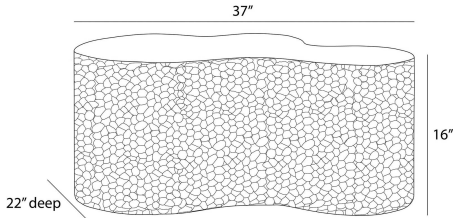

INDIO LARGE OUTDOOR COFFEE

FCS20
Matte Black, Concrete

The free-form organic curves of the Indio table have a dappled texture to contrast the smooth top surface. Cast of matte black concrete composite. Stylish on its own, it can also be perfectly paired with its matching smaller companion in gray stonewash. Finish will vary.

APPEARANCE

Materials	Concrete
Finishes	Matte Black
Finish Will Vary	Yes
Top Coat/Sealant	Yes

DIMENSIONS

Overall	W: 36 in x D: 22 in x H: 16 in
Foot Print	W: 37 in x D: 22 in
Table Top	W: 37 in x D: 22 in
Diagonal Dimensions	W: 43 in