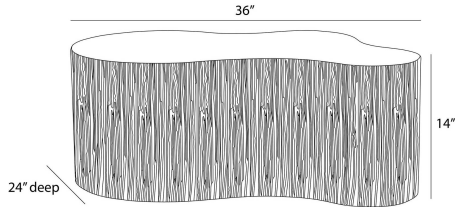

INDIO SMALL OUTDOOR COFFEE

FCS21
Gray Stonewash, Concrete

The free-form organic curves of the Indio have a striated texture to contrast the smooth top surface. Cast of gray stonewash composite. Stylish on its own, it can also be perfectly paired with its matching larger companion in matte black. Finish will vary.

APPEARANCE

Materials	Concrete
Finishes	Gray Stonewash
Finish Will Vary	Yes
Top Coat/Sealant	Yes

DIMENSIONS

Overall	W: 36 in x D: 24 in x H: 14 in
Foot Print	W: 36 in x D: 19 in
Table Top	W: 36 in x D: 19 in
Diagonal Dimensions	W: 41 in