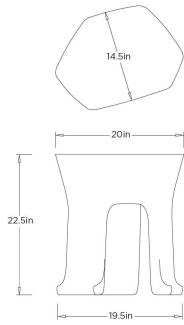

BRUTTII LEGGED OUTDOOR ACCENT

FES18
Matte Carbon, Concrete Composite

The Bruttii Outdoor Accent Table draws its bold presence from artifact-inspired forms, crafted in a matte carbon concrete composite. Its deeply carved texture, modeled entirely by hand, adds sculptural depth and a tactile finish. Perfect beside a sofa, chaise, or poolside lounge, it anchors outdoor spaces with an artistic, grounding silhouette.

APPEARANCE

Materials	Concrete Composite
Finishes	Matte Carbon
Finish Will Vary	Yes
Top Coat/Sealant	No

DIMENSIONS

Overall	W: 20 in x D: 14.5 in x H: 22.5 in
Foot Print	W: 19.5 in x D: 13 in

SHIPPING

Product Weight	47.5 lbs
Gross Weight 1	52 lbs
Shipping Box 1	W: 25 in x D: 17 in x H: 22 in

ADDITIONAL INFO

Base/Foot Type	Felt Pads

CONTRACT

Contract Suitability	Contract Suitable As Is
Tilt Test Degrees	12 Degrees