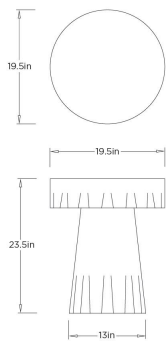

ARTERIOS

MIRELLE ACCENT TABLE

FES19 MIRELLE ACCENT TABLE

ARTERIOS

FES19
Mojave Faux Marble, Concrete
Composite

The Mirelle Accent Table is a captivating study in sculptural form, crafted from concrete composite with a faux Mojave marble finish. Its scalloped silhouette hints at the gentle folds of draped fabric, creating a graceful interplay between fluidity and structure. Substantial yet artfully detailed, this distinctive piece adds texture and dimension to any modern living space.

APPEARANCE

Materials	Concrete Composite
Finishes	Mojave Faux Marble
Finish Will Vary	Yes
Top Coat/Sealant	No

DIMENSIONS

Overall	Dia: 19.5 in x H: 23.5 in
---------	---------------------------

SHIPPING

Shipping Requirements	Truck Ship
Gross Weight 1	104.94 lbs
Shipping Box 1	W: 26.125 in x D: 26.125 in x H: 25.25 in

ADDITIONAL INFO

Base/Foot Type	Non-Adjustable Glides
----------------	-----------------------

CONTRACT

Contract Suitability	Contract Suitable As Is
Tilt Test Degrees	12 Degrees

SWATCHES

MCSW 4x4 Swatch: Mojave Concrete