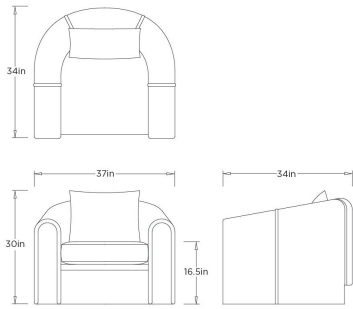

JULIEN OPEN ARM OUTDOOR LOUNGE

FRS34
Outdoor Performance Bouclé

Sculptural and inviting, the Julien Open Arm Outdoor Lounge Chair showcases a draped, fluid silhouette handwoven with a continuous-loop technique. Its artisanal weave contrasts beautifully with the clean geometry of its open arm design. Upholstered in an outdoor performance bouclé, it brings elevated comfort to patios, poolside settings, or conversational lounge groupings. A refined blend of texture, craft, and modern ease.

APPEARANCE

Materials	Bouclé, Rattan
Finishes	Pearl, Tan
Finish Will Vary	No
Top Coat/Sealant	No

DIMENSIONS

Overall	W: 37 in x D: 34 in x H: 30 in
Foot Print	W: 37 in x D: 34 in
Arm	W: 7 in x D: 19 in x H: 25 in
Seat Cushion Thickness	H: 6 in
Clearance	H: 9 in
Pillow Size	W: 18 in x D: 7 in x H: 20 in
Seat Back	W: 20 in x D: 7 in x H: 13.5 in
Seat	W: 23 in x D: 26 in x H: 16.5 in

SHIPPING

Shipping Requirements	Truck Ship
Product Weight	54 lbs
Gross Weight 1	72.3 lbs
Gross Weight 2	15 lbs
Shipping Box 1	W: 37.4 in x D: 38.6 in x H: 30.3 in
Shipping Box 2	W: 26 in x D: 28.5 in x H: 16 in

ADDITIONAL INFO

Fabric Certification	TB117-2013
Fabric Composition	100% Solution Dyed Acrylic
Fabric Cleaning Code	P - clean with detergent & water
Fabric Wear Abrasion	100,000
Fabric PFAS Free	Yes
Base/Foot Type	Non-Adjustable Glides

CONTRACT

Contract Suitability	Contract Suitable As Is
Contract Textile Suitability	High Traffic/Public Spaces

SWATCHES

X75SW	TSRSBSW