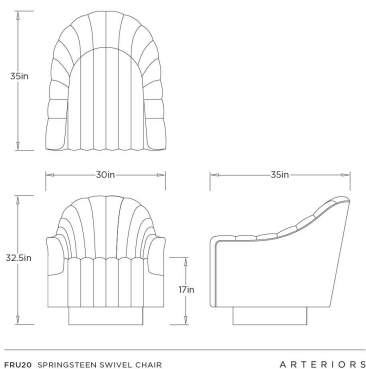

SPRINGSTEEN SWIVEL CHAIR

FRU20
Snow, Texture

The Springsteen Swivel Chair pairs sculptural softness with tailored precision, upholstered in a crisp, textured fabric that feels both fresh and timeless. Vertical channeling wraps the curved barrel back and seat, adding subtle rhythm and dimension to its plush silhouette. Anchored by a warm metal swivel base, this statement lounge chair delivers effortless movement and modern polish—whether styled as a pair or arranged in multiples for a refined, conversational setting.

APPEARANCE

Materials	Texture, Iron
Finishes	Snow, Champagne
Finish Will Vary	No
Top Coat/Sealant	No

DIMENSIONS

Overall	W: 30 in x D: 35 in x H: 32.5 in
Foot Print	Dia: 18.5 in
Arm	W: 4.5 in x D: 21 in x H: 22 in
Leg	H: 4.5 in
Seat Back	W: 19 in x D: 8 in x H: 16 in
Seat	W: 21 in x D: 26 in x H: 17 in