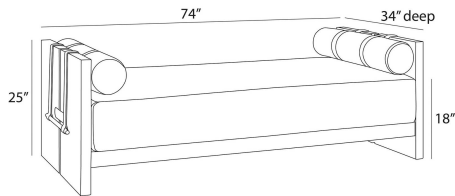

DOMINIC OUTDOOR DAYBED

FTS02
Porpoise, Bouclé

Part of our Dominic Collection, the Daybed is fashioned from grade-A solid teak veneer stained in a willow finish and engineered marine-grade hardwoods. Punctured split sides and fine joinery details give this design the illusion of puzzle pieces joining together. Accented with aged bronze stainless-steel braces that dramatically secure two bolster pillows, it is comfortably upholstered in porpoise outdoor performance bouclé. Finish will vary.

APPEARANCE

Materials	Bouclé, Wood, Stainless Steel
Finishes	Porpoise, Willow, Aged Bronze
Finish Will Vary	Yes
Top Coat/Sealant	Yes

DIMENSIONS

Overall	W: 74 in x D: 34 in x H: 25 in
Foot Print	W: 74 in x D: 34 in
Leg	W: 2 in x H: 5.25 in
Seat Back	W: 2 in x D: 34 in x H: 20 in
Seat	W: 69 in x D: 33.5 in x H: 18 in
Diagonal Dimensions	W: 42 in