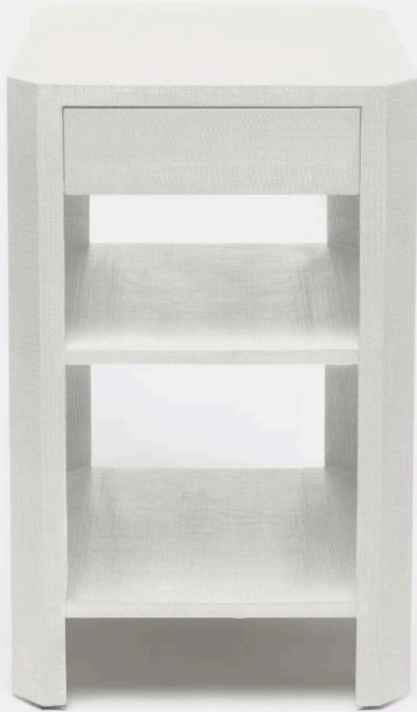

LENA NIGHTSTAND

FURLENANGSGRFPRT

MG004707

Thoughtful details like clipped corners, open shelves, and a slightly rounded shape elevate this simple nightstand. A lack of hardware provides a clean facade, and the Lena is covered entirely in our wonderfully textured faux raffia finish. This may be the most versatile nightstand Made Goods has to offer.

FINISH

Pristine

BASE MATERIAL

Faux Raffia

DIMENSIONS

18"L x 18"W x 28"H

CLEARANCE

4"

SHELF CLEARANCE

8.75"/9"H

NUMBER OF DRAWERS

1

NUMBER OF SHELVES

2

ADJUSTABLE SHELVES

No

VARIATION TO BE EXPECTED

No

WHAT TO EXPECT?

Chosen to add a touch of organic-inspired elegance, faux raffia's appearance can vary due to the stamp application. While seaming is common, minor cracks may occur at the joints, and minor flaking can appear over time this material brings a hint of charm to each piece, allowing our designs to take on a life of their own. Keep in mind that pieces made with this material are best for indoor use, as excessive moisture can cause cracking and lifting. Changes in light and the environment can also impact how the color is perceived.