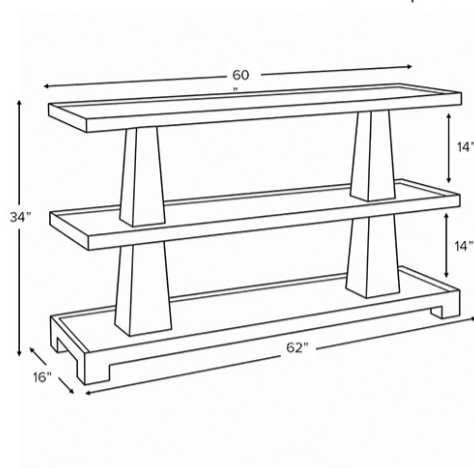

## LOWEN CO

34"H X 62"W X 16"D

### DETAILS

Shelf 1: 60.625"W X 15"D

Clearance: 14"H

Shelf 2: 60"W X 16"D

Clearance: 14"H

Floor Clearance: 2.25"H

### FEATURES

Inset 1: 0.5"H X 59"W X 13"D

Inset 2: 0.5"H X 59.625"W X 14"D

Inset 3: 0.5"H X 61"W X 15"D

### BOX DIMENSIONS

20"H X 38"W X 66"D