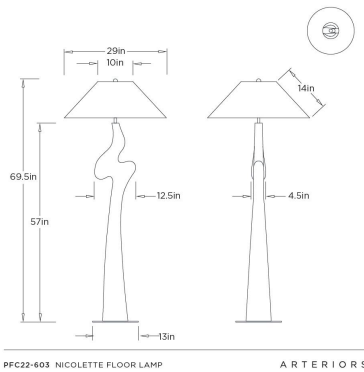

ARTERIOS

NICOLETTE FLOOR LAMP

PFC22-603
Ivory, Riverstone Composite

Inspired by mid-century modern sculpture, this floor lamp features an organic ivory riverstone composite post on a circular antique brass-plated iron base. Its free-form silhouette draws the eye, complemented by a tapered off-white linen shade lined in cotton that contrasts the chiseled texture. Finish will vary.

APPEARANCE

Materials	Riverstone, Iron, Linen, Cotton
Finishes	Ivory, Antique Brass, Off-White, Off-White
Finish Will Vary	Yes
Top Coat/Sealant	Yes

DIMENSIONS

Overall	Dia: 29.0 in x H: 69.5 in
Foot Print	Dia: 13.0 in
Base	H: 0.25 in x Dia: 13.0 in
Body	W: 12.5 in x D: 4.5 in x H: 57 in
Finial	H: 1.25 in x Dia: 1.25 in
Shade Top	W: 10 in
Shade Side	H: 14 in
Shade Bottom	W: 29 in
Neck	H: 2 in x Dia: 0.75 in

WIRING

Wire Rating	Indoor Only
Tilt Test Degrees	10 Degrees - AU
Cord	12 FT, Taupe Fabric, SPT-2
Socket	1, Type A - E26
Switch	At Socket, 3-Way Rotary
Maximum Wattage	150.0
Voltage	110-120 V

CERTIFICATIONS & COMPLIANCY