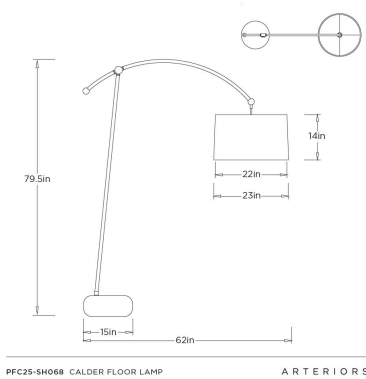

ARTERIOS

CALDER FLOOR LAMP

PFC25-SH068
English Bronze, Iron

Inspired by the balance of mobile art, the Calder Floor Lamp brings graceful movement to modern spaces. Its sweeping English bronze arm is anchored by a solid stone base, casting a warm, ambient glow with effortless sophistication.

APPEARANCE

Materials	Iron, Travertine, Linen, Cotton
Finishes	English Bronze, Travertine, Off-White, White
Finish Will Vary	Yes

DIMENSIONS

Overall	W: 62 in x D: 23 in x H: 79.5 in
Foot Print	Dia: 15 in
Base	D: 6.5 in x Dia: 15 in
Body	W: 52 in x D: 15 in x H: 72 in
Shade Top	Dia: 22 in
Shade Side	H: 14 in
Shade Bottom	Dia: 23 in
Neck	Dia: 3 in x H: 2 in

WIRING

Wire Rating	Indoor Only
Cord	10 FT, Taupe Fabric, SPT-2
Socket	1, Type A- E26, On/Off
Suggested Bulb Type	A19
Switch	On Line, On/Off Foot Switch
Maximum Wattage	100
Voltage	110-120 V

CERTIFICATIONS & COMPLIANCY

Certifications	Middle East, European Union, United Kingdom, Mexico, United States, Canada
Compliance	UL/ETL, CB

SHIPPING

Shipping Requirements	Truck Ship
Product Weight	101 lbs
Gross Weight 1	98.5 lbs
Gross Weight 2	14.3 lbs
Gross Weight 3	5 lbs
Shipping Box 1	W: 6.5 in x D: 23.5 in x H: 78 in
Shipping Box 2	W: 23 in x D: 23 in x H: 14 in
Shipping Box 3	W: 25 in x D: 25 in x H: 16 in

ADDITIONAL INFO

Features	Assembly Required

CONTRACT

Contract Suitability	Contract Suitable As Is
Tilt Test Degrees	12 Degrees