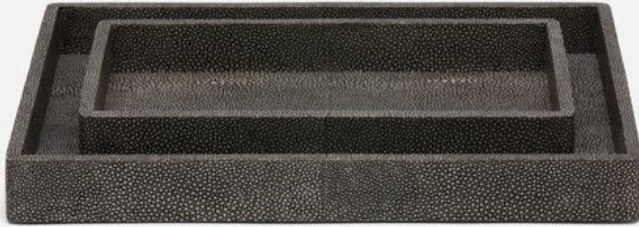

Tenby Tray Set

Stunning bath collection in our signature faux shagreen with an elevated rounded corner detail. Appropriate for the most discriminating bathrooms.

Sold As

Set of 2

Sizes

Small: 10"L x 6"W x 1.5"H

Large: 12.5"L x 10"W x 1"H

Additional Info

This item is handcrafted and may show slight variation from one piece to another.

FINISHES & MATERIALS

Sage Realistic
Faux Shagreen

Sand Realistic
Faux Shagreen

Blanc Realistic
Faux Shagreen

Dark Mushroom
Realistic Faux
Shagreen

Cool Gray Realistic
Faux Shagreen