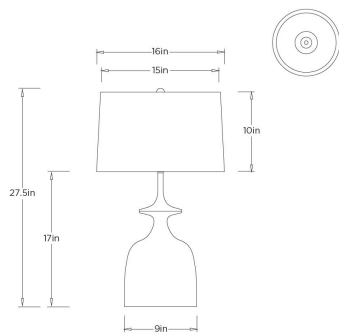

ARTERIOS

BRIDGEPORT TABLE LAMP

PTC79-SH027 BRIDGEPORT TABLE LAMP

ARTERIOS