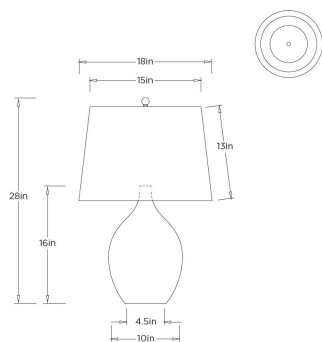

ARTERIOS

FLYNN TABLE LAMP

PTI29-SH066 FLYNN TABLE LAMP

ARTERIOS