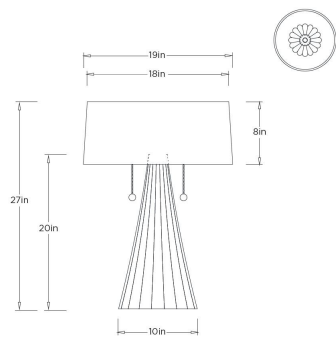

ARTERIOS

TORRE TABLE LAMP

PTI33 TORRE TABLE LAMP

ARTERIOS

PTI33
Vintage Silver, Aluminum

The Torre Table Lamp features a sculptural base cast in vintage silver aluminum. The fluted form creates movement and vertical elegance, catching light with subtle variation and depth. Architectural yet refined, this statement table lamp adds a touch of vintage glamour to living spaces or entryways.

APPEARANCE

Materials	Aluminum, Iron
Finishes	Vintage Silver, Blackened Iron
Harp Finish	Polished Nickel
Finish Will Vary	Yes
Top Coat/Sealant	No

DIMENSIONS

Overall	Dia: 19 in x H: 27 in
Foot Print	Dia: 10 in
Base	Dia: 10 in x H: 20 in
Body	Dia: 10 in x H: 20 in
Finial	Dia: 3.5 in x H: 4.25 in
Shade Top	Dia: 18 in
Shade Side	H: 8 in
Shade Bottom	Dia: 19 in
Neck	Dia: 2.25 in

WIRING

Wire Rating	Indoor Only
Cord	10 FT, Clear/Silver, SPT-2
Socket	2, Type A- E26, S-Socket
Suggested Bulb Type	A19
Photographed Bulb	Classic Standard Bulb
Switch	At Socket, On/Off Pull Chain
Maximum Wattage	40
Voltage	110-120 V

CERTIFICATIONS & COMPLIANCY

Certifications	Middle East, European Union, United Kingdom, Mexico, United States, Canada
Compliance	UL/ETL, CB

SHIPPING

Product Weight	12 lbs
Gross Weight 1	32.3 lbs
Shipping Box 1	W: 21 in x D: 26 in x H: 29 in