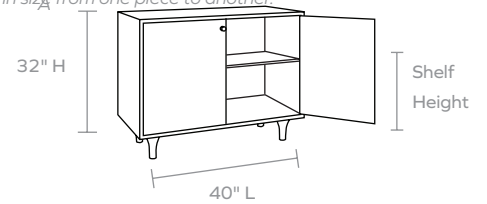

RAMON

Our linear buffet can be the bold color statement in a living or dining room. Choose from two, three, or four cabinet doors, each with gold knobs and hidden cord cutouts. Now available in a larger size!

DIMENSIONS

- A. 40"L x 20"W x 32"H
- B. 60"L x 20"W x 32"H
- C. 60"L x 14"W x 32"H
- D. 72"L x 20"W x 32"H
- E. 84"L x 20"W x 32"H

INTERIOR

- A. Single adjustable Shelf
  Shelf Heights: 7.5", 11.25", 15.5"
  2 Cord Management Cutouts
- B. 2 compartments
  2 adjustable shelves
- C. 2 compartments
  2 adjustable shelves
- D. 2 compartments
  2 adjustable shelves
  Shelf Heights: 8", 12", 16"
  4 Cord Management Cutouts
- E. 2 compartments
  2 adjustable shelves

WEIGHT

- A. 128 lbs
- B. 139 lbs
- C. 117 lbs
- D. 182 lbs
- E. 206 lbs

This item is handcrafted and may show slight variation in size from one piece to another.