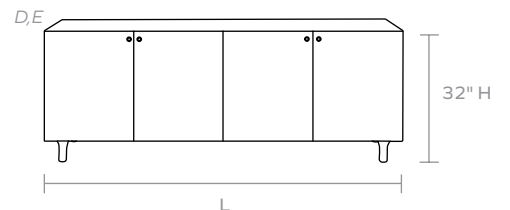

RAMON

Our linear buffet can be the bold color statement in a living or dining room. Choose from two, three, or four cabinet doors, each with gold knobs and hidden cord cutouts. Now available in a larger size!

DIMENSIONS

- A. 40"L x 20"W x 32"H
- B. 60"L x 20"W x 32"H
- C. 60"L x 14"W x 32"H
- D. 72"L x 20"W x 32"H
- E. 84"L x 20"W x 32"H

INTERIOR

- A. Single adjustable Shelf
  Shelf Heights: 7.5", 11.25", 15.5"
  2 Cord Management Cutouts
- B. 2 compartments
  2 adjustable shelves
- C. 2 compartments
  2 adjustable shelves
- D. 2 compartments
  2 adjustable shelves
  Shelf Heights: 8", 12", 16"
  4 Cord Management Cutouts
- E. 2 compartments
  2 adjustable shelves

WEIGHT

- A. 128 lbs
- B. 139 lbs
- C. 117 lbs
- D. 182 lbs
- E. 206 lbs

This item is handcrafted and may show slight variation in size from one piece to another.