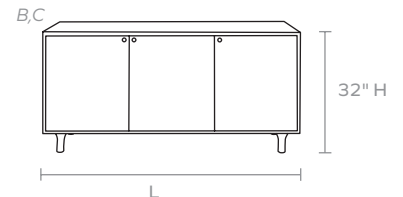

RAMON

Our linear buffet can be the bold color statement in a living or dining room. Choose from two, three, or four cabinet doors, each with gold knobs and hidden cord cutouts. Now available in a larger size!

DIMENSIONS

- A. 40"L x 20"W x 32"H
- B. 60"L x 20"W x 32"H
- C. 60"L x 14"W x 32"H
- D. 72"L x 20"W x 32"H
- E. 84"L x 20"W x 32"H

INTERIOR

- A. Single adjustable Shelf
  Shelf Heights: 7.5", 11.25", 15.5"
  2 Cord Management Cutouts
- B. 2 compartments
  2 adjustable shelves
- C. 2 compartments
  2 adjustable shelves
- D. 2 compartments
  2 adjustable shelves
  Shelf Heights: 8", 12", 16"
  4 Cord Management Cutouts
- E. 2 compartments
  2 adjustable shelves

WEIGHT

- A. 128 lbs
- B. 139 lbs
- C. 117 lbs
- D. 182 lbs
- E. 206 lbs

This item is handcrafted and may show slight variation in size from one piece to another.