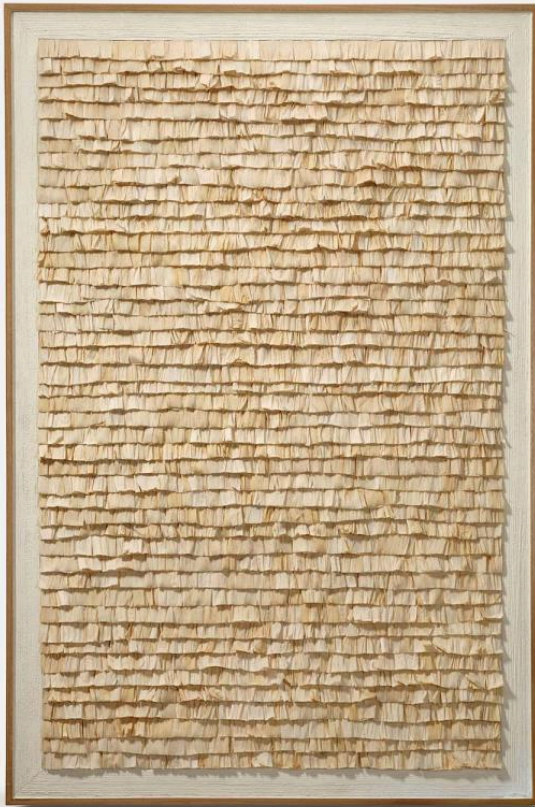

BRADSHAW WALL ART

WALBRADSH4060NTIV

MG090580

Beautiful layers of corn husks create a mesmerizing pattern with the Bradshaw. Encased in a banana bark frame designed to showcase each piece's slight variation due to the natural materials, it's a certified show-stopper.

FINISH

Natural/Off-White

BASE MATERIAL

Corn Husk/Banana Bark

DIMENSIONS

LARGE (INDIVIDUAL):

40"L x 60"H

WEIGHT

Not Outdoor Suitable

ADDITIONAL FINISHES

Arctic Gray/White

ADDITIONAL DIMENSIONS

SMALL (INDIVIDUAL):

30"L x 40"H